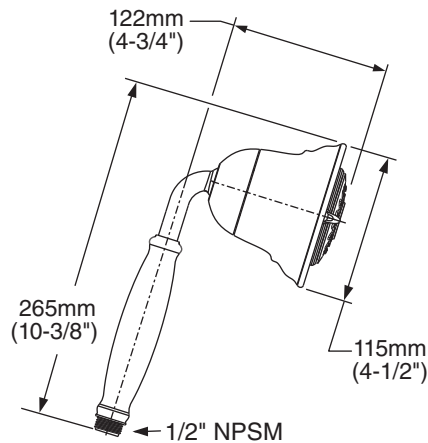

MODEL NUMBER:

- ☐ 1660.143 FloWise® Traditional 3-Function Water Saving Hand Shower

GENERAL DESCRIPTION:

Hand shower adjusts from an Ultra Water Saving Turbine Spray at 1.5gpm to a Combination spray at 2.0gpm to a Full spray at 2.0gpm. Hand shower uses 40% less water when in Ultra Water Saving mode and 20% when in Combination or Full spray modes. Hand shower rated at 2.0gpm/7.6L/min. maximum flow rate. Auto Return feature always returns hand shower to 1.5gpm Ultra Water Saving mode when water is turned off. Includes check valve.

PRODUCT FEATURES:

Water Saving: Saves up to 40% in water usage.

Auto Return: Hand shower always starts in ultra water savings mode for maximum water savings of 40%.

Pressure Compensating Flow Control Device: Provides consistent flow over a wide pressure range.

Hand Shower Accessories	
Product Number	Description
8888.035	59" Metal Shower Hose 
8888.053	79" Metal Shower Hose (Chrome Only) 
1660.400	Vacuum Breaker 
1660.410	Shower Arm Diverter 
8888.096	Shower Arm Bracket 