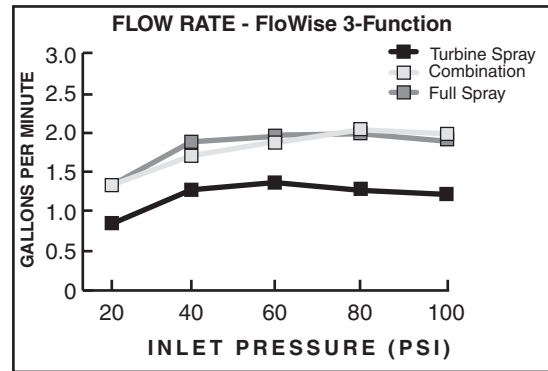

CODES AND STANDARDS

These products meet or exceed the following codes and standards:

ASME A112.18.1
CSA 125.1

Product Number	Description	Finish Options		
		Polished Chrome	Oil Rubbed Bronze	PVD Satin Nickel
		002	224	295
1660.143	FloWise® Traditional 3-Function Water Saving Hand Shower			

Hand Shower Accessories	
Product Number	Description
8888.035	59" Metal Shower Hose
8888.053	79" Metal Shower Hose (Chrome Only)
1660.400	Vacuum Breaker
1660.410	Shower Arm Diverter
8888.096	Shower Arm Bracket

Hand Shower Accessories	
Product Number	Description
8888.036	Fixed Wall Bracket
8888.037	Wall Supply
8888.068	Round Wall Supply
8888.069	Square Wall Supply
8888.038	Wall Supply Bracket